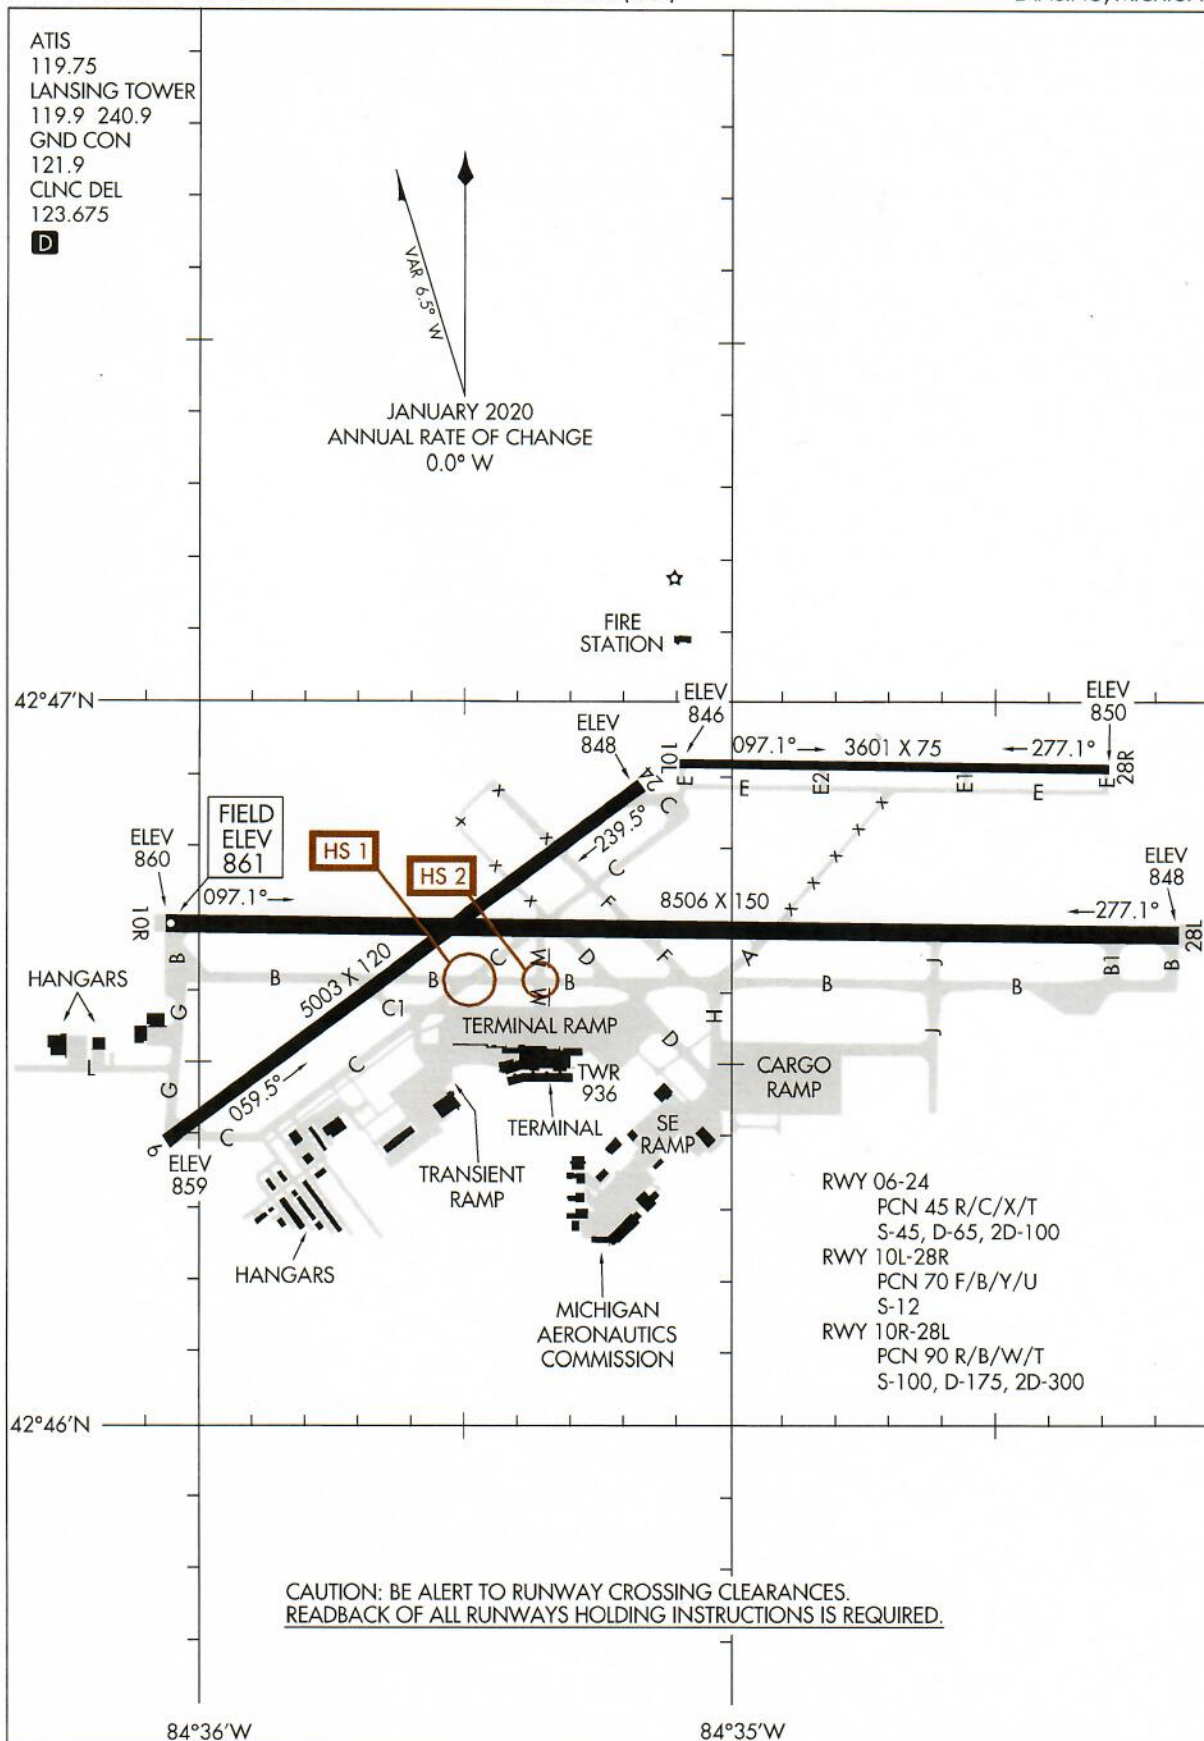

MARTINAIRE ROUTE DESCRIPTION

MRA 605

UPDATED: 05/04/2018

ROUTE NUMBER/CUSTOMER: 605 / UPS
ROUTE: MON-FRI (PM) LDM-LAN
TUE – SAT (AM) LAN-MKG-LDM
DAYS OF OPERATION: MON (PM) – SAT(AM)

ROUTE:

LEG:	UPS FLIGHT #	DAYS:	SCHEDULED TIMES:	PART 135:	PART 91:
LDM-LAN	MA1061	MON-FRI (PM)	1850-1940 CT (1950-2040 ET)	<input checked="" type="checkbox"/>	
LAN-MKG	MA1062	TUE-SAT (AM)	0530-0605 CT (0630-0705 ET)	<input checked="" type="checkbox"/>	
MKG-LDM	MA1062	TUE-SAT (AM)	0625-0650 CT (0725-0750 ET)	<input checked="" type="checkbox"/>	

HOTEL CONTACTS:

LDM HOLIDAY INN 231-845-7004
LDM MILLERS LAKESIDE INN 231-843-3458

RAMP INFORMATION:

LOCATION:	RAMP NAME:	FREQUENCY:	NOTES:
LAN	MARTINAIRE	122.95	AS DIRECTED
MKG	EXECUTIVE AIR	122.95	
LDM	MASON COUNTRY	122.95	

20086

AIRPORT DIAGRAM

AL-224 (FAA)

CAPITAL REGION INTL (LAN)
LANSING, MICHIGAN

EC-1, 31 DEC 2020 to 28 JAN 2021

EC-1, 31 DEC 2020 to 28 JAN 2021

MARTINAIRE ROUTE DESCRIPTION

MRA 605

20366

AIRPORT DIAGRAM

AL-278 (FAA)

MUSKEGON COUNTY (MKG)

MUSKEGON, MICHIGAN

EC-1, 31 DEC 2020 to 28 JAN 2021

EC-1, 31 DEC 2020 to 28 JAN 2021

AIRPORT DIAGRAM