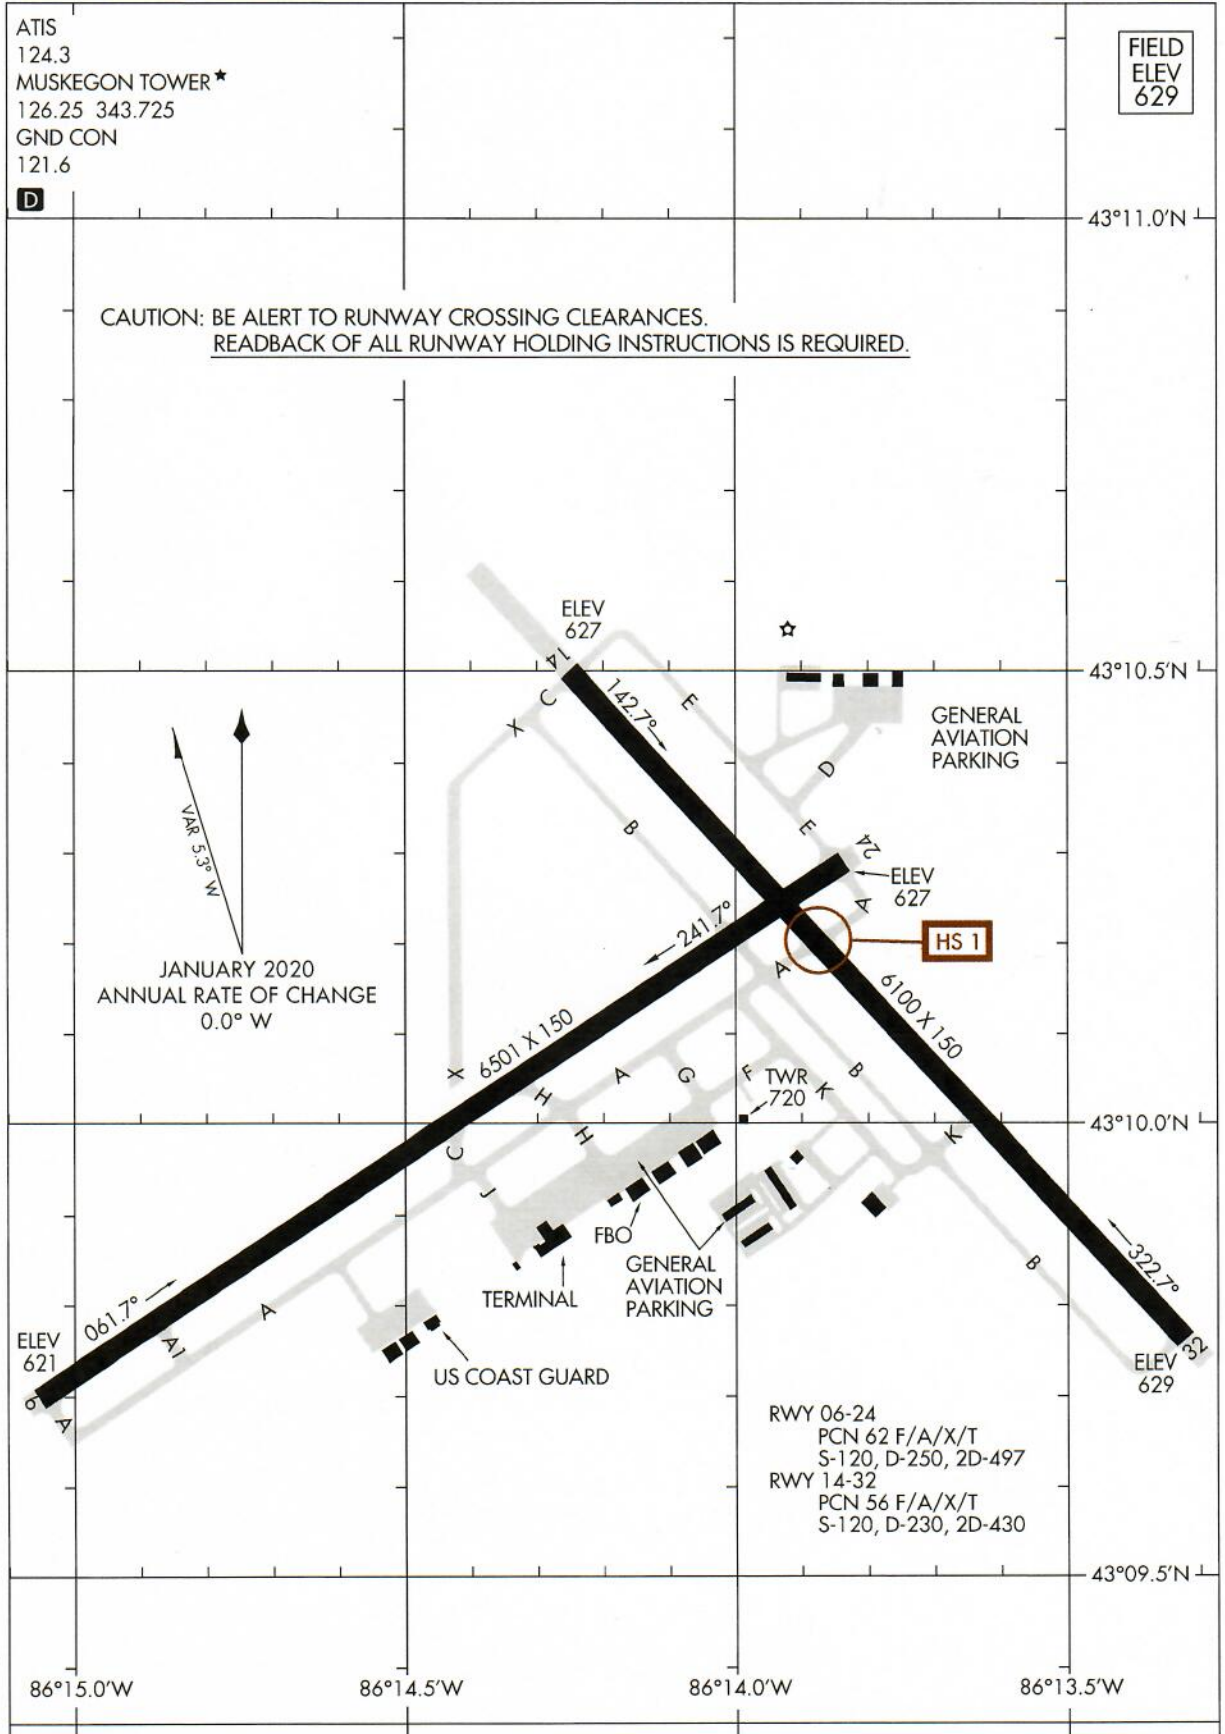

MARTINAIRE ROUTE DESCRIPTION

MRA 605

UPDATED: 05/04/2018

ROUTE NUMBER/CUSTOMER: 605 / UPS
ROUTE: MON-FRI (PM) LDM-LAN
TUE – SAT (AM) LAN-MKG-LDM
DAYS OF OPERATION: MON (PM) – SAT(AM)

ROUTE:

LEG:	UPS FLIGHT #	DAYS:	SCHEDULED TIMES:	PART 135:	PART 91:
LDM-LAN	MA1061	MON-FRI (PM)	1850-1940 CT (1950-2040 ET)	<input checked="" type="checkbox"/>	
LAN-MKG	MA1062	TUE-SAT (AM)	0530-0605 CT (0630-0705 ET)	<input checked="" type="checkbox"/>	
MKG-LDM	MA1062	TUE-SAT (AM)	0625-0650 CT (0725-0750 ET)	<input checked="" type="checkbox"/>	

IN POSITION TIME:

AM: LAN (TUE-SAT) 0530 EASTERN
PM: LDM(MON-FRI) 1850 EASTERN

CLEARANCE:

LEG:	ROUTE:	ALTITUDE:
LDM-LAN	DIRECT	5000
LAN-MKG	DIRECT	4000
MKG-LDM	DIRECT	4000

FUEL:

LOCATION:	FUEL REQUIRED	VENDOR:	FREQ:
LAN	1000 LBS	AV FLIGHT	122.95
MKG	AS REQUIRED	EXECUTIVE AIR	122.95
LDM	1000 LBS	MASON COUNTY AVIATION	122.95

20086

AIRPORT DIAGRAM

AL-224 (FAA)

CAPITAL REGION INTL (LAN)
LANSING, MICHIGAN

EC-1, 31 DEC 2020 to 28 JAN 2021

EC-1, 31 DEC 2020 to 28 JAN 2021

MARTINAIRE ROUTE DESCRIPTION

MRA 605

20366

AIRPORT DIAGRAM

AL-278 (FAA)

MUSKEGON COUNTY (MKG)

MUSKEGON, MICHIGAN

EC-1, 31 DEC 2020 to 28 JAN 2021

EC-1, 31 DEC 2020 to 28 JAN 2021

AIRPORT DIAGRAM