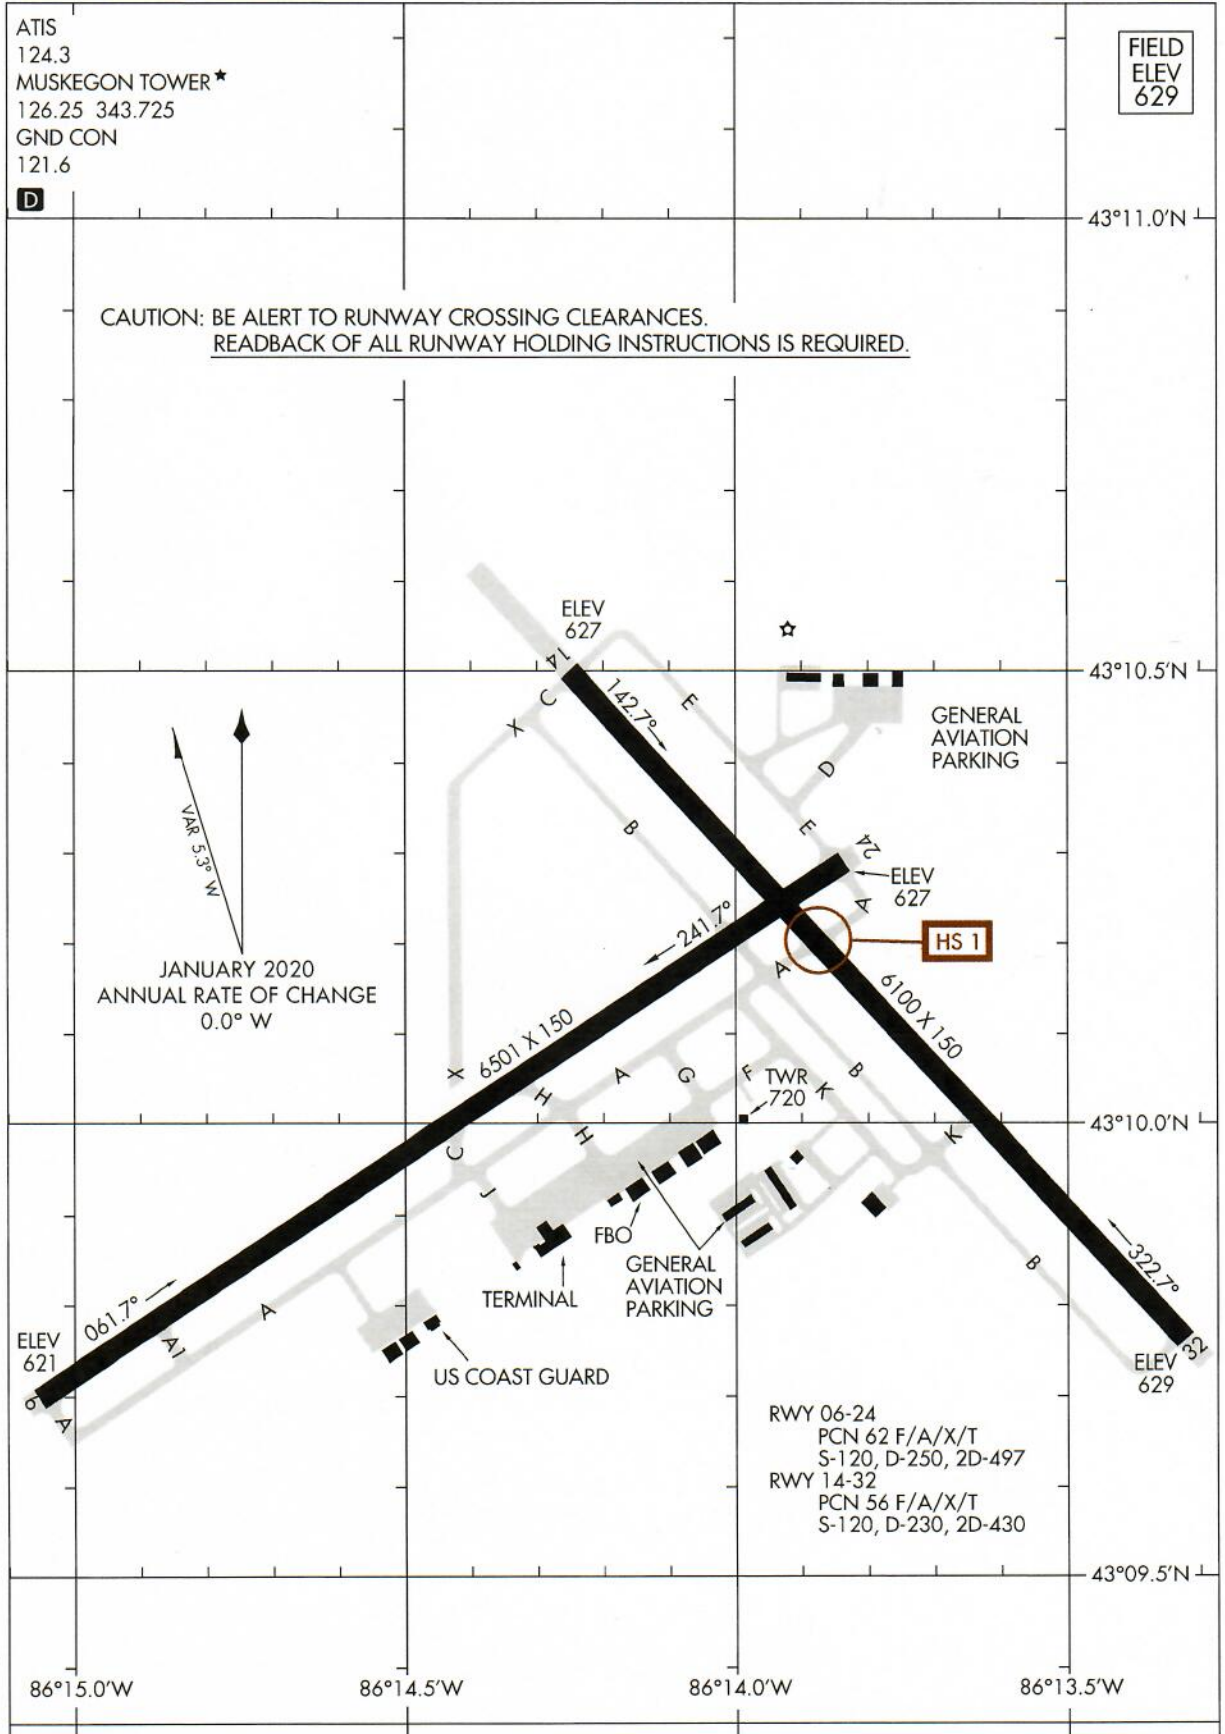

MARTINAIRE ROUTE DESCRIPTION

MRA 605

UPDATED: 05/04/2018

ROUTE NUMBER/CUSTOMER: 605 / UPS
ROUTE: MON-FRI (PM) LDM-LAN
TUE – SAT (AM) LAN-MKG-LDM

DAYS OF OPERATION: MON (PM) – SAT(AM)

ROUTE:

LEG:	UPS FLIGHT #	DAYS:	SCHEDULED TIMES:	PART 135:	PART 91:
LDM-LAN	MA1061	MON-FRI (PM)	1850-1940 CT (1950-2040 ET)	<input checked="" type="checkbox"/>	
LAN-MKG	MA1062	TUE-SAT (AM)	0530-0605 CT (0630-0705 ET)	<input checked="" type="checkbox"/>	
MKG-LDM	MA1062	TUE-SAT (AM)	0625-0650 CT (0725-0750 ET)	<input checked="" type="checkbox"/>	

RAMP INFORMATION:

LOCATION:	RAMP NAME:	FREQUENCY:	NOTES:
LAN	MARTINAIRE	122.95	AS DIRECTED
MKG	EXECUTIVE AIR	122.95	
LDM	MASON COUNTRY	122.95	

20086

AIRPORT DIAGRAM

AL-224 (FAA)

CAPITAL REGION INTL (LAN)
LANSING, MICHIGAN

EC-1, 31 DEC 2020 to 28 JAN 2021

EC-1, 31 DEC 2020 to 28 JAN 2021

MARTINAIRE ROUTE DESCRIPTION

MRA 605

20366

AIRPORT DIAGRAM

AL-278 (FAA)

MUSKEGON COUNTY (MKG)

MUSKEGON, MICHIGAN

EC-1, 31 DEC 2020 to 28 JAN 2021

EC-1, 31 DEC 2020 to 28 JAN 2021

AIRPORT DIAGRAM

20366

MUSKEGON, MICHIGAN

MUSKEGON COUNTY (MKG)

MASON COUNTY (LDM)