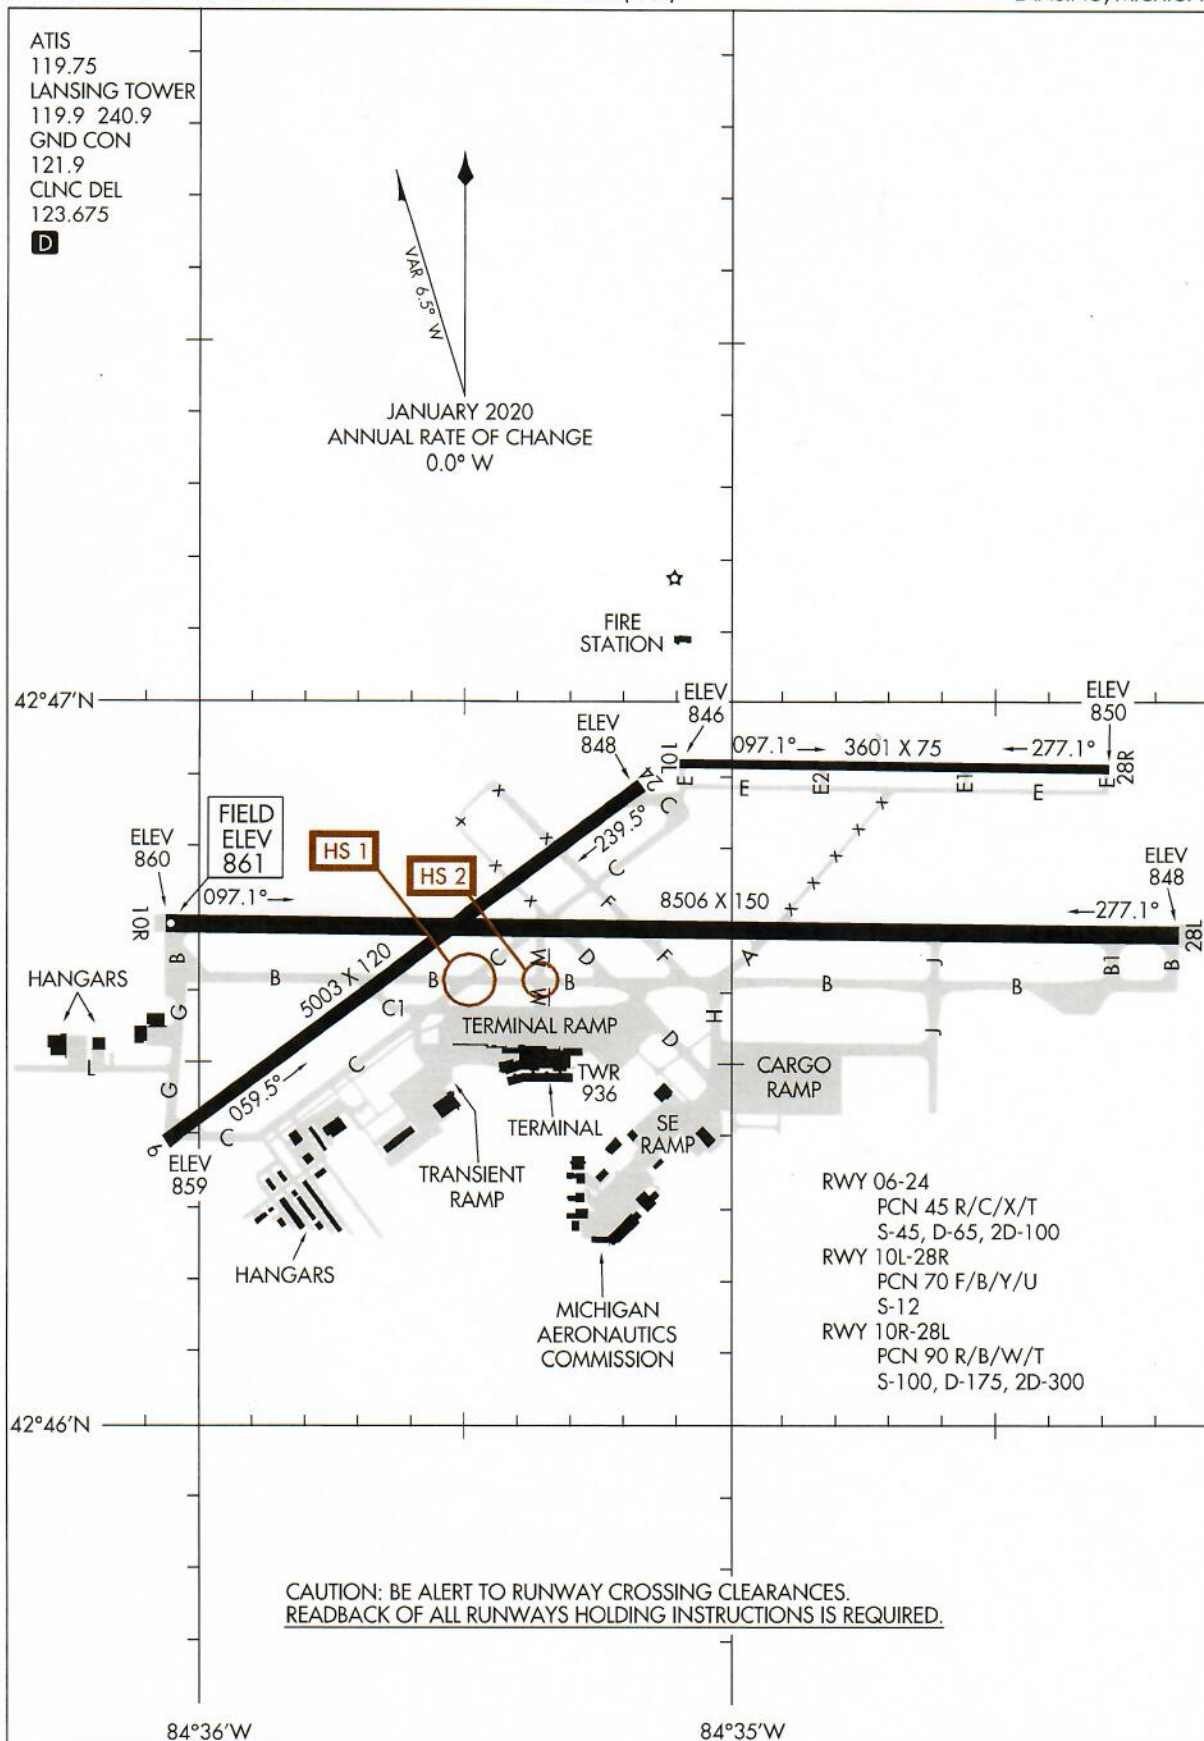

MARTINAIRE ROUTE DESCRIPTION

MRA 605

UPDATED: 05/04/2018

ROUTE NUMBER/CUSTOMER: 605 / UPS
ROUTE: MON-FRI (PM) LDM-LAN
TUE – SAT (AM) LAN-MKG-LDM

DAYS OF OPERATION: MON (PM) – SAT(AM)

ROUTE:

LEG:	UPS FLIGHT #	DAYS:	SCHEDULED TIMES:	PART 135:	PART 91:
LDM-LAN	MA1061	MON-FRI (PM)	1850-1940 CT (1950-2040 ET)	<input checked="" type="checkbox"/>	
LAN-MKG	MA1062	TUE-SAT (AM)	0530-0605 CT (0630-0705 ET)	<input checked="" type="checkbox"/>	
MKG-LDM	MA1062	TUE-SAT (AM)	0625-0650 CT (0725-0750 ET)	<input checked="" type="checkbox"/>	

IN POSITION TIME:

AM: LAN (TUE-SAT) 0530 EASTERN
PM: LDM(MON-FRI) 1850 EASTERN

CLEARANCE:

LEG:	ROUTE:	ALTITUDE:
LDM-LAN	DIRECT	5000
LAN-MKG	DIRECT	4000
MKG-LDM	DIRECT	4000

FUEL:

LOCATION:	FUEL REQUIRED	VENDOR:	FREQ:
LAN	1000 LBS	AV FLIGHT	122.95
MKG	AS REQUIRED	EXECUTIVE AIR	122.95
LDM	1000 LBS	MASON COUNTY AVIATION	122.95

RAMP INFORMATION:

LOCATION:	RAMP NAME:	FREQUENCY:	NOTES:
LAN	MARTINAIRE	122.95	AS DIRECTED
MKG	EXECUTIVE AIR	122.95	
LDM	MASON COUNTRY	122.95	

20086

AIRPORT DIAGRAM

AL-224 (FAA)

CAPITAL REGION INTL (LAN)
LANSING, MICHIGAN

EC-1, 31 DEC 2020 to 28 JAN 2021

EC-1, 31 DEC 2020 to 28 JAN 2021

MARTINAIRE ROUTE DESCRIPTION

MRA 605

20366

AIRPORT DIAGRAM

AL-278 (FAA)

MUSKEGON COUNTY (MKG)