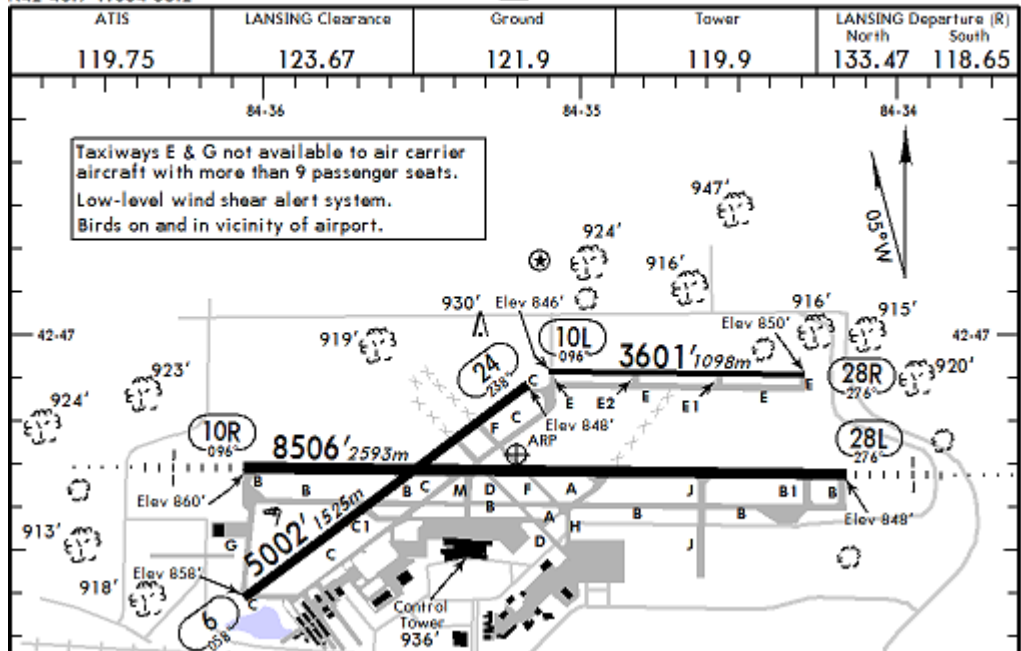

HOTEL CONTACTS:

LDM HOLIDAY INN 231-845-7004
LDM MILLERS LAKESIDE INN 231-843-3458

RAMP INFORMATION:

LOCATION:	RAMP NAME:	FREQUENCY:	NOTES:
LAN	MARTINAIRE	122.95	AS DIRECTED
MKG	EXECUTIVE AIR	122.95	
LDM	MASON COUNTRY	122.95	

MARTINAIRE ROUTE DESCRIPTION

MRA 605

KLAN/LAN

Apt Elev **861'**
N42 46.7 W084 35.2

JEPPESEN

23 JUL 10 **(10-9)** Eff 29 Jul

LANSING, MICH

CAPITAL REGION INTL

MARTINAIRE ROUTE DESCRIPTION

MRA 605

15176

AIRPORT DIAGRAM

AL-278 (FAA)

MUSKEGON COUNTY (MKG)
MUSKEGON MICHIGAN

AIRPORT DIAGRAM

15176