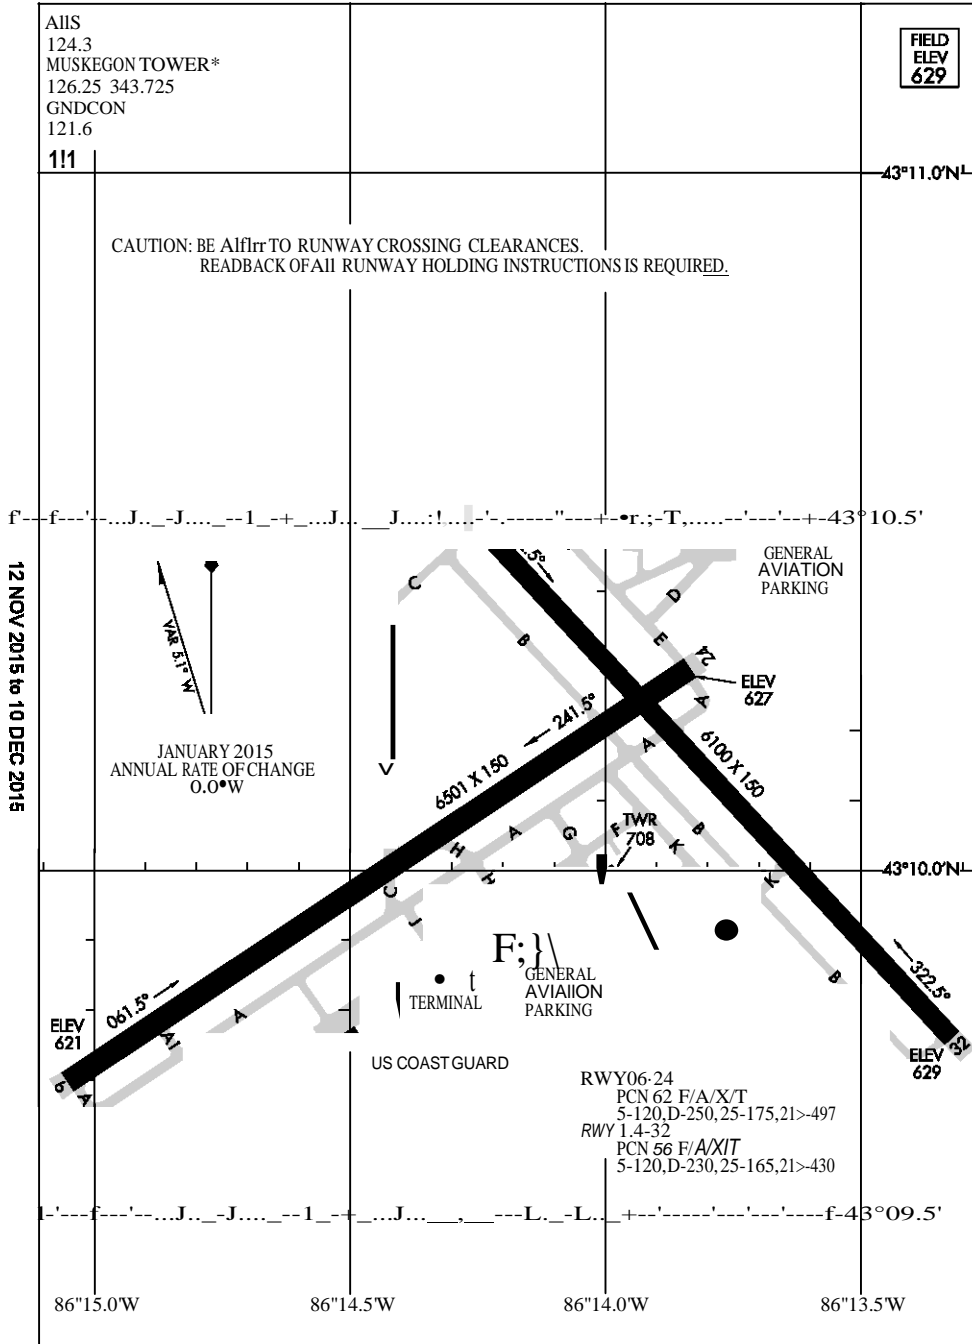

MARTINAIRE ROUTE DESCRIPTION

MRA 605

UPDATED: 05/04/2018

ROUTE NUMBER/CUSTOMER: 605 / UPS
ROUTE: MON-FRI (PM) LDM-LAN
TUE – SAT (AM) LAN-MKG-LDM
DAYS OF OPERATION: MON (PM) – SAT(AM)

ROUTE:

LEG:	UPS FLIGHT #	DAYS:	SCHEDULED TIMES:	PART 135:	PART 91:
LDM-LAN	MA1061	MON-FRI (PM)	1850-1940 CT (1950-2040 ET)	<input checked="" type="checkbox"/>	
LAN-MKG	MA1062	TUE-SAT (AM)	0530-0605 CT (0630-0705 ET)	<input checked="" type="checkbox"/>	
MKG-LDM	MA1062	TUE-SAT (AM)	0625-0650 CT (0725-0750 ET)	<input checked="" type="checkbox"/>	

IN POSITION TIME:

AM: LAN (TUE-SAT) 0530 EASTERN
PM: LDM(MON-FRI) 1850 EASTERN

CLEARANCE:

LEG:	ROUTE:	ALTITUDE:
LDM-LAN	DIRECT	5000
LAN-MKG	DIRECT	4000
MKG-LDM	DIRECT	4000

FUEL:

LOCATION:	FUEL REQUIRED	VENDOR:	FREQ:
LAN	1000 LBS	AV FLIGHT	122.95
MKG	AS REQUIRED	EXECUTIVE AIR	122.95
LDM	1000 LBS	MASON COUNTY AVIATION	122.95

MARTINAIRE ROUTE DESCRIPTION

MRA 605

KLAN/LAN

Apt Elev **861'**
N42 46.7 W084 35.2

JEPPESEN

23 JUL 10 **(10-9)** Eff 29 Jul

LANSING, MICH

CAPITAL REGION INTL

MARTINAIRE ROUTE DESCRIPTION

MRA 605

15176

AIRPORT DIAGRAM

AL-278 (FAA)

MUSKEGON COUNTY (MKG)
MUSKEGON MICHIGAN

AIRPORT DIAGRAM

15176