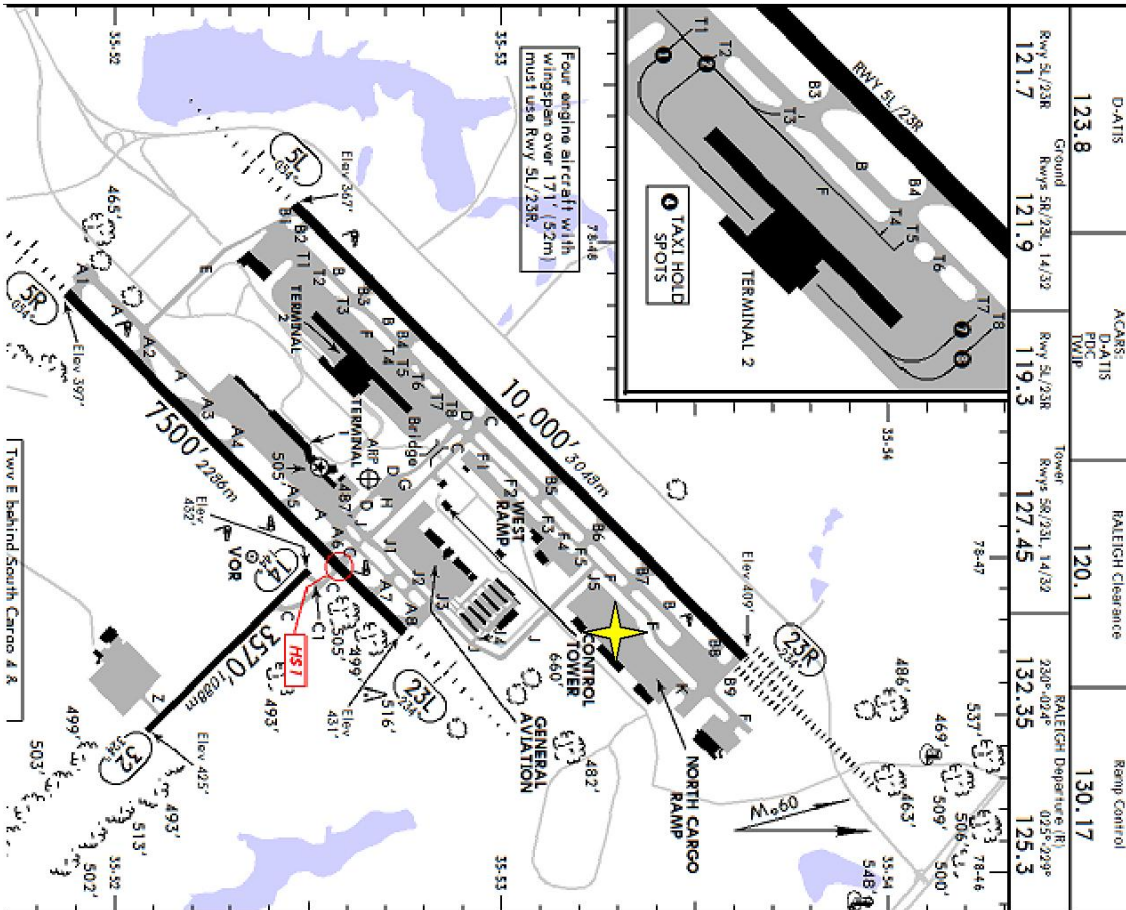

MARTINAIRE ROUTE DESCRIPTION

MRA 700

UPDATED: 05/04/2018

ROUTE NUMBER/CUSTOMER: 700 / UPS

ROUTE BASE: EWN-RDU-EWN

DAYS OF OPERATION: MON (PM) – SAT (AM)

ROUTE:

LEG:	DAYS:	SCHEDULED TIMES:	PART 135:	PART 91:
EWN-RDU	M-FRI	1827-1912 CENTRAL (1927-2012 EASTERN)	<input checked="" type="checkbox"/>	
RDU-EWN	TUE-FRI	0535-0620 CENTRAL (0635-0720 EASTERN)	<input checked="" type="checkbox"/>	
RDU-EWN	SAT (AM)	0542-0627 CENTRAL (0642-0727 EASTERN)	<input checked="" type="checkbox"/>	

ROUTE NOTES:

ON FRIDAY EVENING THERE IS ALWAYS A SECOND TRUCK. CHECK WITH UPS PRIOR TO DEPARTING.

CLEARANCE:

LEG:	ROUTE:	ALTITUDE:
EWN-RDU	EWN-V45-RDU	6000
RDU-EWN	RALEIGH 7 DEPT-ISO-EWN	5000

CLEARANCE NOTES:

MRA 700

WEATHER CONTACT NUMBERS

EWN ASOS: 252-514-2086
RDU: 919-840-0816

UPS CONTACT FREQUENCIES

UNIVERSAL: 129.42 INBOUND RDU (10 MINUTES OUT)

RAMP INFORMATION:

LOCATION:	RAMP NAME:	FREQUENCY:	NOTES:
EWN	TIDEWATER	129.65	NE CORNER OF TIDEWATER RAMP
RDU	UPS CARGO	129.42	MARSHALLERS WILL DIRECT

RAMP NOTES:

MARTINAIRE ROUTE DESCRIPTION

MRA 700

KRDU/RDU		APR Elev 435'		8 JUL 11 (10-9)		JEPPESSEN		RALEIGH/DURHAM, N CAR		RALEIGH-DURHAM INTL	
D-ATIS		ACARS:		RALEIGH Clearance		Ramp Control					
123.8		D-A-TIS		120.1							
Ground		D-A-TIS		Tower							
121.7		FDIC		127.45							
Rwy 31/29R		TWIB		RALEIGH Departure (R)							
121.9		Rwy 31/29R		132.35							
Rwy 36/20L, 14/32		Rwy 36/20L, 14/32		125.3							
119.3		Tower									
		Rwy 36/20L, 14/32									
		230°-024°									
		025°/299°									