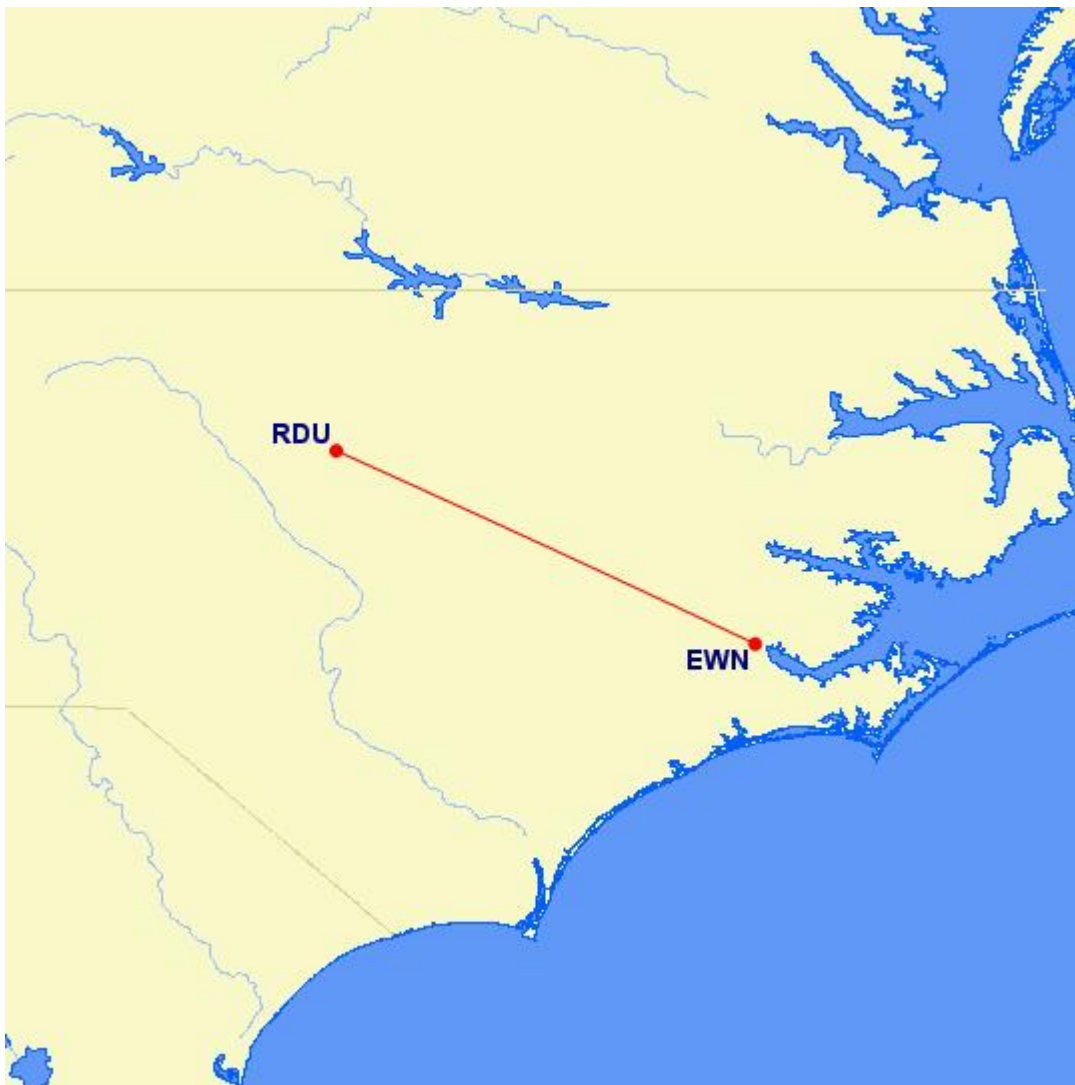

MARTINAIRE ROUTE DESCRIPTION

MRA 700

WEATHER CONTACT NUMBERS

EWN ASOS: 252-514-2086
RDU: 919-840-0816

UPS CONTACT FREQUENCIES

UNIVERSAL: 129.42 INBOUND RDU (10 MINUTES OUT)

RAMP INFORMATION:

LOCATION:	RAMP NAME:	FREQUENCY:	NOTES:
EWN	TIDEWATER	129.65	NE CORNER OF TIDEWATER RAMP
RDU	UPS CARGO	129.42	MARSHALLERS WILL DIRECT

RAMP NOTES: