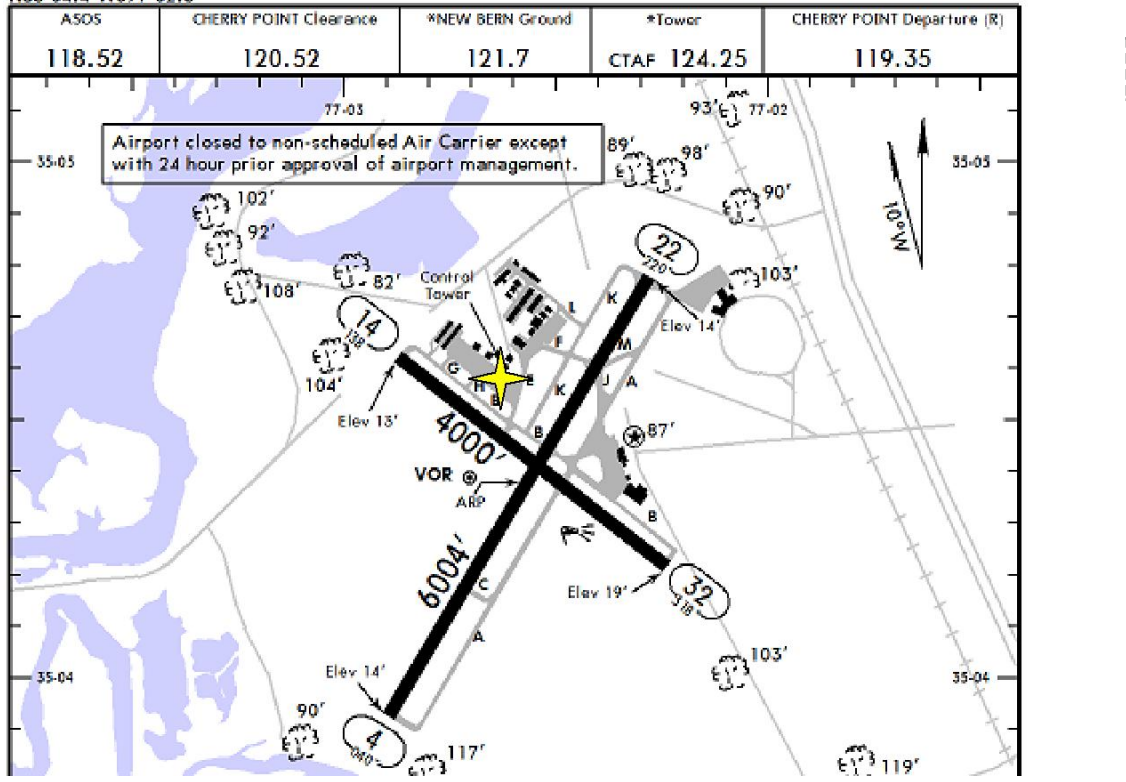

KRDU/RDU		APR Elev 435'		8 JUL 11 (10-9)		JEPPESSEN		RALEIGH/DURHAM, N CAR		RALEIGH-DURHAM INTL	
D-ATIS		ACARS:		RALEIGH Clearance		Ramp Control					
123.8		D-A-TIS		120.1							
Ground		D-A-TIS		Tower							
121.7		FDIC		127.45							
Rwy 31/29R		TWIB		RALEIGH Departure (R)							
121.9		Rwy 31/29R		132.35							
Rwy 36/20L, 14/32		Rwy 36/20L, 14/32		125.3							
119.3		Tower									
		Rwy 36/20L, 14/32									
		230°-024°									
		025°/299°									

KEWN/EWN   **JEPPESSEN**   **NEW BERN, N CAR**
Apt Elev 19'   29 MAY 09 (11-1)   COASTAL CAROLINA REG
N35 04.4 W077 02.6